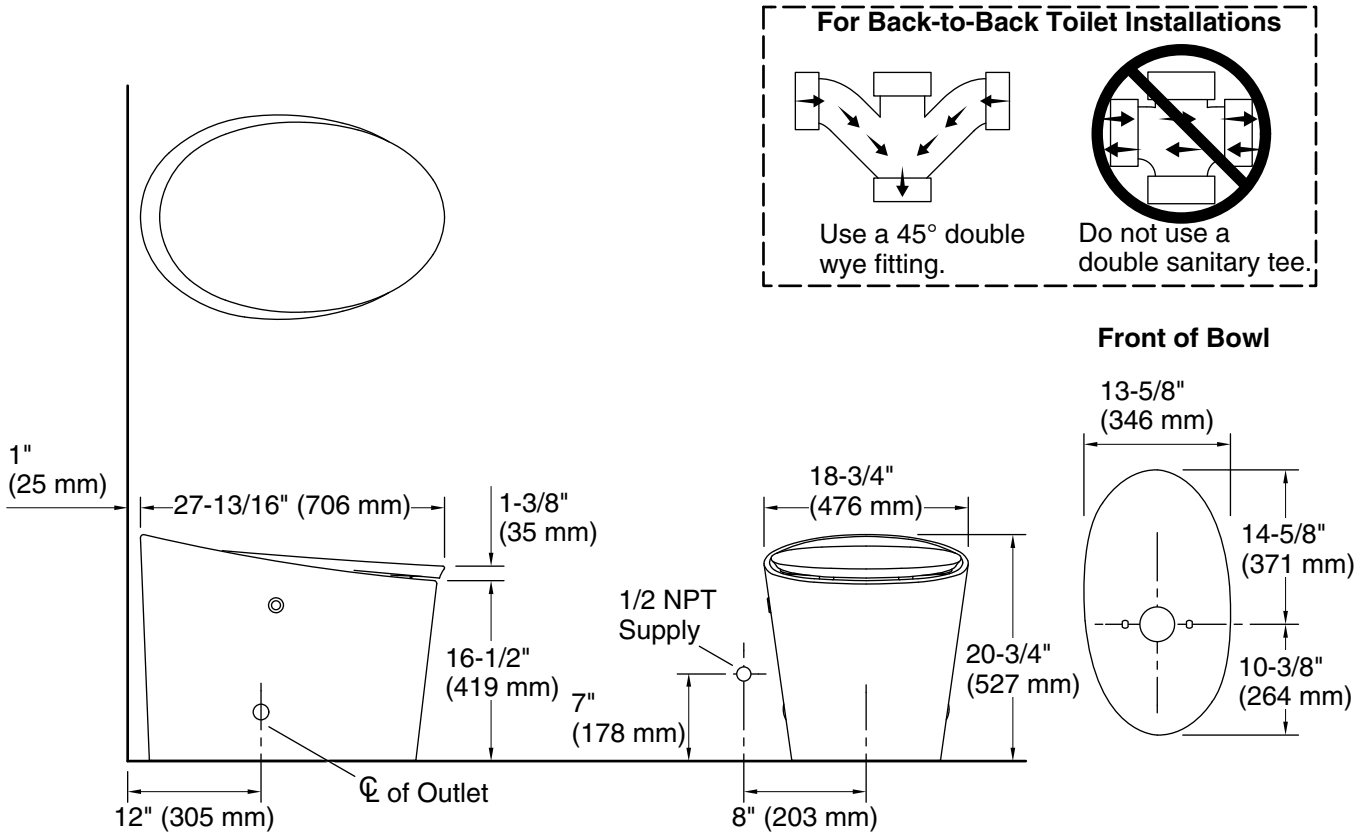

Avoir™

One-piece elongated toilet with skirted trapway, 1.28
gpf
K-46006

Features

- One-piece toilets integrate the tank and bowl into a seamless, easy-to-clean design
- Compact elongated bowl offers added comfort while occupying the same space as a round-front bowl
- Comfort Height™ feature offers chair-height seating that makes sitting down and standing up easier for most adults
- 1.28 gpf (4.8 lpf)
- 12" x 9-1/2" (305 mm x 241 mm) water surface
- Concealed trapway facilitates easy cleaning and enhances design

Material

- Vitreous china

Installation

- Floor-mount
- Standard 12" (305 mm) rough-in

Included Components

Additional Components:

- AA batteries (Qty 2)
- Cover
- Seat
- Supply line

Codes/Standards

Color tiles intended for reference only.

Color Code Description

	0	White
---	---	-------

Technical Information

All product dimensions are nominal.

Toilet type:	Floor-mount
Waste Outlet:	Floor
Bowl shape:	Elongated
Flush type:	Pressure Lite
Trap passageway:	1-15/16" (49 mm)
Water surface size:	11-1/2" x 10-3/16" (293 mm x 258 mm)
Rim to water surface:	5-1/4" (134 mm)
Rough-in:	12" (305 mm)

For back-to-back toilet installations: Use only a 45° double wye fitting.